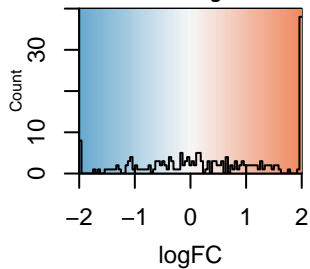

Color Key
and Histogram

Circadian entrainment(logFC)