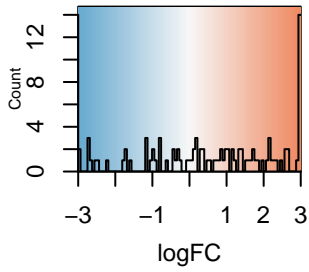

Color Key
and Histogram

GO_FRIZZLED_BINDING(logFC)