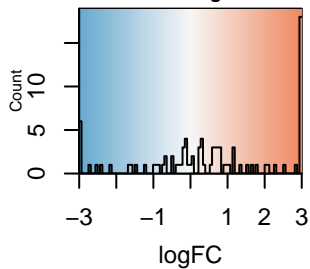

Color Key
and Histogram

GO_ANKYRIN_BINDING(logFC)