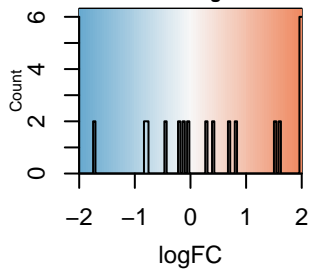

Color Key  
and Histogram

## GO\_OPSONIN\_BINDING(logFC)

Significance of DE

- FDR  $\leq$  0.05
- FDR  $>$  0.05