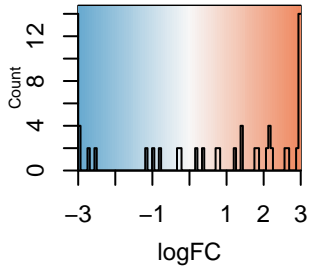

Color Key  
and Histogram

## GO\_FRIZZLED\_BINDING(logFC)

Significance of DE

- FDR  $\leq$  0.05
- FDR  $>$  0.05