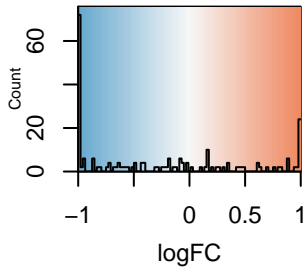

Color Key
and Histogram

GO_RAB_GTPASE_BINDING(logFC)