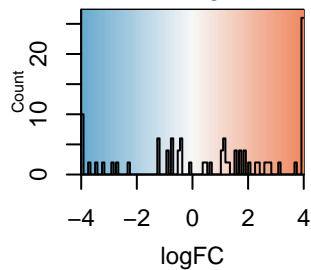

Color Key
and Histogram

VOLTAGE_GATED_CATION_CHANNEL_ACTIVITY(logFC)

Significance of DE

- █ FDR \leq 0.05
- █ FDR $>$ 0.05