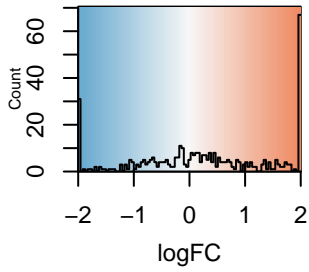

Color Key
and Histogram

GO_I_BAND(logFC)