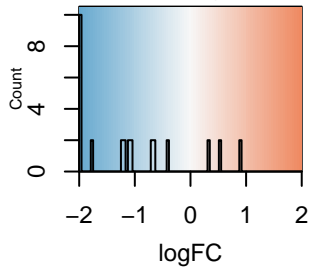

Color Key
and Histogram

GO_CORNIFIED_ENVELOPE(logFC)