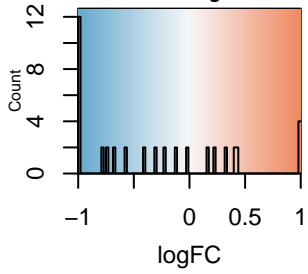

Color Key
and Histogram

GO_CILIARY_BASE(logFC)

Significance of DE

- FDR \leq 0.05
- FDR $>$ 0.05