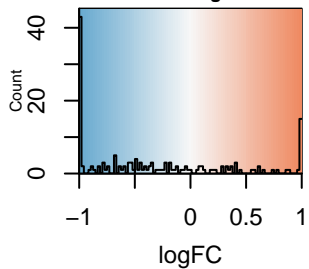

Color Key
and Histogram

GO_IRON_ION_TRANSPORT(logFC)