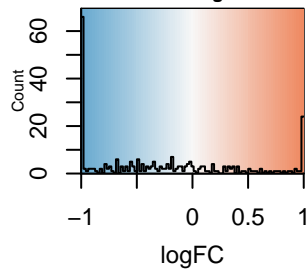

Color Key  
and Histogram

# TRANSITION\_METAL\_ION\_TRANSPORT(logFC)