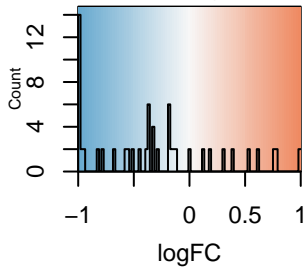

Color Key
and Histogram

GO_INTRACILIARY_TRANSPORT(logFC)

Significance of DE

- █ FDR \leq 0.05
- █ FDR $>$ 0.05