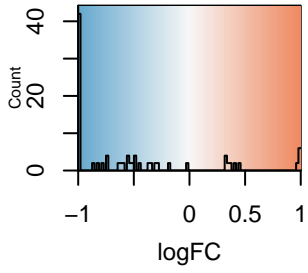

Color Key
and Histogram

GO_IRON_ION_TRANSPORT(logFC)

Significance of DE

- █ FDR <= 0.05
- █ FDR > 0.05