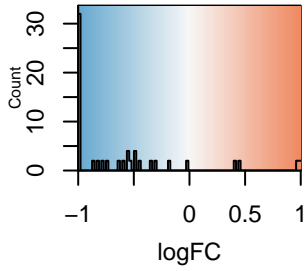

Color Key
and Histogram

GO_FERRIC_IRON_TRANSPORT(logFC)

Significance of DE

- FDR \leq 0.05
- FDR $>$ 0.05