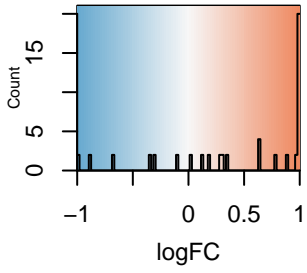

Color Key
and Histogram

WOTTON_RUNX_TARGETS_UP(logFC)

Significance of DE

- █ FDR <= 0.05
- █ FDR > 0.05