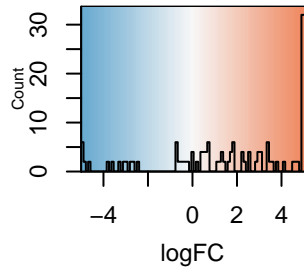

Color Key
and Histogram

KKELSEN_IPS_WITH_HCP_H3K27ME3(logFC)

Significance of DE

- █ FDR <= 0.05
- █ FDR > 0.05