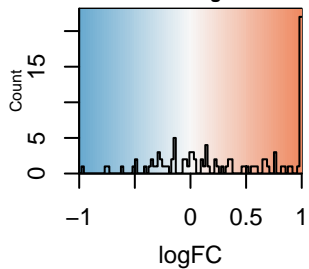

Color Key  
and Histogram

## Gap junction(logFC)