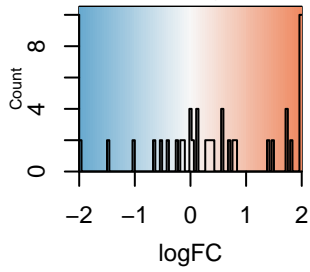

Color Key
and Histogram

Circadian entrainment(logFC)