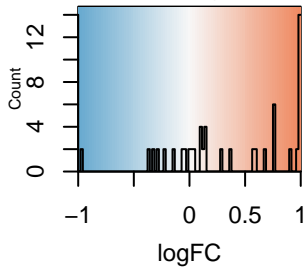

Color Key  
and Histogram

## Gap junction(logFC)