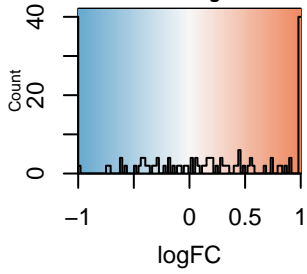

Color Key
and Histogram

GO_GROWTH_FACTOR_BINDING(logFC)

Significance of DE

- █ FDR \leq 0.05
- █ FDR $>$ 0.05