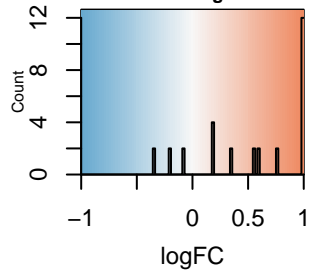

Color Key  
and Histogram

## OLUTE\_SODIUM\_SYMPORTER\_ACTIVITY(logFC)

Significance of DE

█ FDR <= 0.05

█ FDR > 0.05