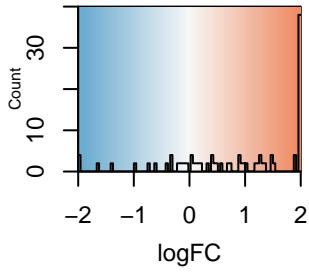

Color Key
and Histogram

GO_INTEGRIN_BINDING(logFC)

Significance of DE

- █ FDR <= 0.05
- █ FDR > 0.05