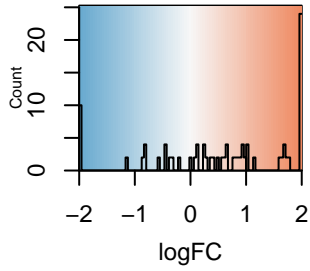

Color Key
and Histogram

GO_GROWTH_FACTOR_ACTIVITY(logFC)

Significance of DE

- █ FDR <= 0.05
- █ FDR > 0.05