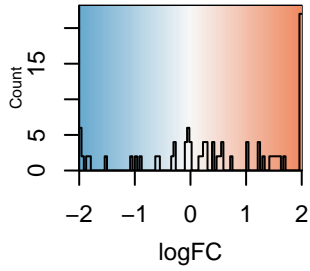

Color Key
and Histogram

GO_GROWTH_FACTOR_ACTIVITY(logFC)

Significance of DE

- █ FDR <= 0.05
- █ FDR > 0.05