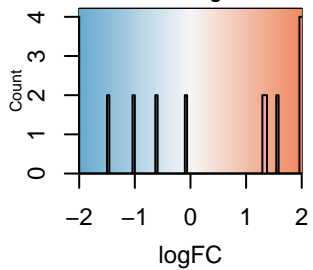

Color Key
and Histogram

GO_MACROLIDE_BINDING(logFC)