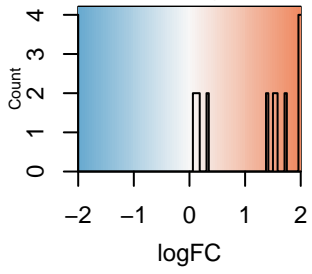

Color Key
and Histogram

GO_WNT_SIGNALOSOME(logFC)