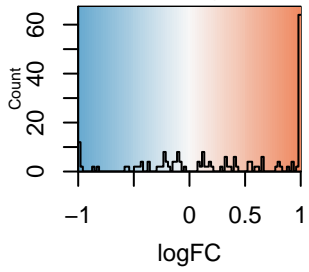

Color Key
and Histogram

GO_CONTRACTILE_FIBER(logFC)