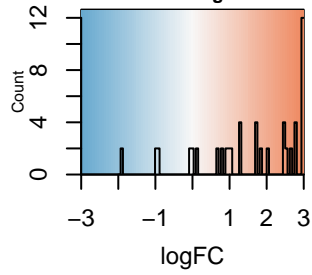

Color Key  
and Histogram

# ETECTION\_OF\_MECHANICAL\_STIMULUS(logFC)

Significance of DE

- █ FDR  $\leq$  0.05
- █ FDR  $>$  0.05