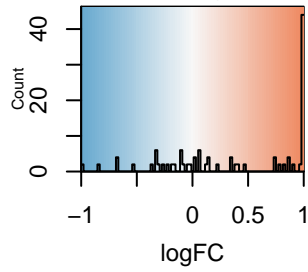

Color Key  
and Histogram

# IDVALL\_IMMORTALIZED\_BY\_TERT\_DN(logFC)

Significance of DE

- FDR  $\leq$  0.05
- FDR  $>$  0.05