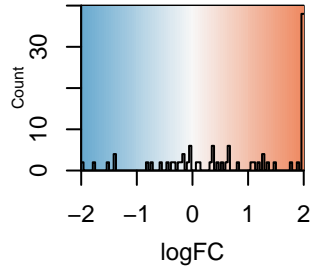

Color Key
and Histogram

MAHAJAN_RESPONSE_TO_IL1A_UP(logFC)

Significance of DE

- █ FDR \leq 0.05
- █ FDR $>$ 0.05